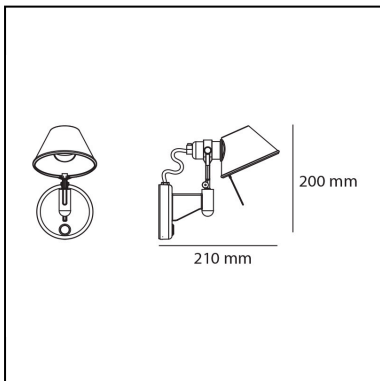

LUMINAIRE

- Watt: **6W**
- Voltage: **220V-240V**
- Delivered lumen output: **648lm**
- CCT: **3000K**
- Efficiency: **71%**
- Efficacy: **108.04lm/W**
- CRI: **90**

DESCRIPTION

Icon of Italian design and the result of the brainchild of designers Michele De Lucchi and Giancarlo Fassina, the Tolomeo lamp was launched on the market in 1987. It embodies the perfect balance between functionality and aesthetics.

In the Faretto version, the head of the Tolomeo lamp is fixed directly to a wall mount and is free to move in any direction just like in the iconic table lamp version. Controlled with the dimmer placed on the head or on the frame, it becomes a useful instrument of light for private spaces but also for work and hospitality environments.

FEATURES

- Product Code: **A043500**
- Colour: **Aluminium**
- Installation: **Wall**
- Material: **Aluminium**
- Series: **Design Collection**
- design by: **Michele De Lucchi, Giancarlo Fassina**

DIMENSIONS

- Height: **200 mm**
- Depth: **200 mm**
- Glow Wire Test: **750°**

SOURCES INCLUDED

- Category: **Led**
- Number: **1**
- Watt: **4,8W**
- Color temperature (K): **3000K**
- CRI: **90**